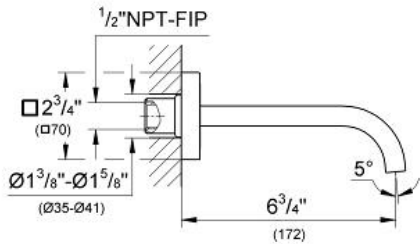

ALLURE
Bath spout
MODEL # 13265000

GROHE CANADA, INC. | 5900 Avebury Road, Mississauga, Ontario, Canada L5R 3M3
Phone: 905-271-2929 | Fax: 905-271-9494 | info@grohe.ca

Pure Freude
an Wasser