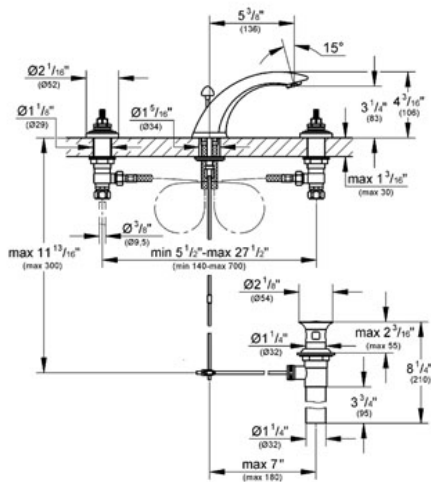

TALIA
Three-hole basin mixer
MODEL # 20892

Pure Freude an Wasser

GROHE America, Inc | 200 North Gary Avenue, Suite G, Roselle, IL 60172
Phone: +1 (800) 444-7643 | Fax: +1 (800) 225-2778 | us-customerservice@grohe.com

Product Description:
Three-hole basin mixer

Standard Specification:

- GROHE StarLight® finish
- Lever Handles 18 077 000 & 18 077 EN0 (sold separately)
- Handles sold separately
- Max Flow Rate 1.5 gpm (5.7 L/min)

Applicable Codes & Standards:

- Energy Policy Act of 1992
- NSF 61
- ASME A112.18.1/CSA B125.1
- US Federal and State material regulations
- EPA WaterSense®
- CalGreen

Color:

- 20892 000 chrome
- 20892 EN0 Brushed Nickel