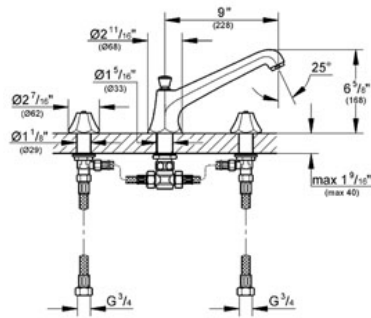

SOMERSET
 Three-hole bath combination 1/2"
 MODEL # 25076

Pure Freude an Wasser

GROHE America, Inc | 200 North Gary Avenue, Suite G, Roselle, IL 60172
 Phone: +1 (800) 444-7643 | Fax: +1 (800) 225-2778 | us-customerservice@grohe.com

Product Description:
 Three-hole bath combination 1/2"

Standard Specification:

- GROHE StarLight® finish
- Diverter bath spout with flow control
- Side valves
- 3/4" ceramic cartridges (90° turn)
- Pressure resistant flexible connection hoses (between spout and side valves)
- Handles sold separately
- Lever Handles 18 172 000 & 18 172 EN0 (sold separately)
- Max Flow Rate 13.2 gpm (50 L/min)

Applicable Codes & Standards:

- Energy Policy Act of 1992
- ASME A112.18.1/CSA B125.1

Color:

- 25076 000 chrome
- 25076 EN0 Brushed Nickel