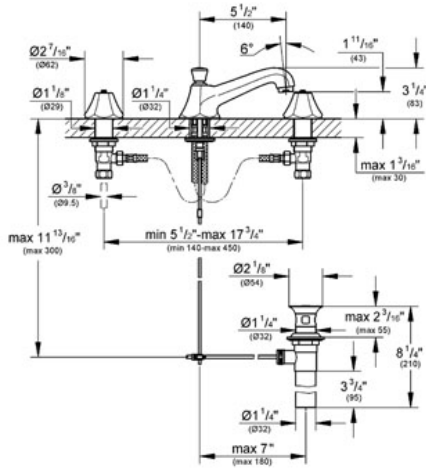

SOMERSET  
 Three-hole basin mixer 1/2"  
 MODEL # 20133

Pure Freude an Wasser

GROHE America, Inc | 200 North Gary Avenue, Suite G, Roselle, IL 60172  
 Phone: +1 (800) 444-7643 | Fax: +1 (800) 225-2778 | us-customerservice@grohe.com

**Product Description:**  
 Three-hole basin mixer 1/2"

**Standard Specification:**

- GROHE StarLight® finish
- Flow control
- Side valves
- 3/4" ceramic cartridges (90° turn)
- 1 1/4" pop-up waste set
- Pressure resistant flexible connection hoses (between spout and side valves)
- Handles sold separately
- Lever Handles 18 172 000 & 18 172 EN0 (sold separately)
- Max Flow Rate 13.2 gpm (50 L/min)