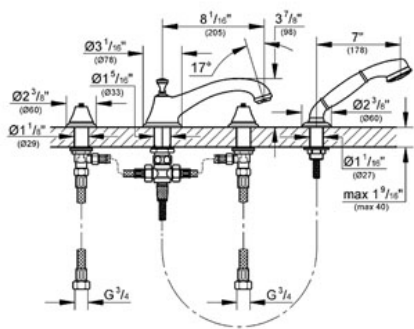

SEABURY
Four-hole bath combination 1/2"
MODEL # 25502

Pure Freude an Wasser

GROHE America, Inc | 200 North Gary Avenue, Suite G, Roselle, IL 60172
Phone: +1 (800) 444-7643 | Fax: +1 (800) 225-2778 | us-customerservice@grohe.com

Product Description:
Four-hole bath combination 1/2"

Standard Specification:

- GROHE StarLight® finish
- Handles sold separately
- 10" bath tub spout
- 1/2" valves
- Seabury hand shower
- Shower hose (28 102)
- 79"
- Pressure resistant flexible connection hoses (between spout and side valves)
- For Seabury cross and lever handles (18 731 / 18 732)
- Max Flow Rate 2.5 gpm at 80 psi (9.5 L/min), 13 gpm at 45 psi (49.2 L/min) for Tub Filler