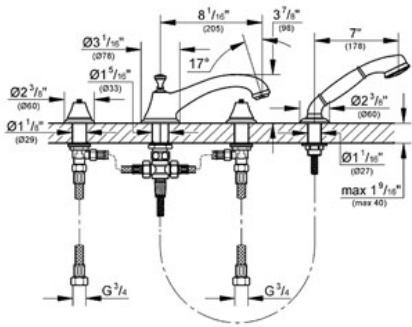

SEABURY
Four-hole bath combination 1/2"
MODEL # 25502

Pure Freude an Wasser

GROHE America, Inc | 200 North Gary Avenue, Suite G, Roselle, IL 60172
Phone: +1 (800) 444-7643 | Fax: +1 (800) 225-2778 | us-customerservice@grohe.com

Product Description:
Four-hole bath combination 1/2"

Standard Specification:

- GROHE StarLight® finish
- Handles sold separately
- 10" bath tub spout
- 1/2" valves
- Seabury hand shower
- Shower hose (28 102)
- 79"
- Pressure resistant flexible connection hoses (between spout and side valves)
- For Seabury cross and lever handles (18 731 / 18 732)
- Max Flow Rate 2.5 gpm at 80 psi (9.5 L/min),
13 gpm at 45 psi (49.2 L/min) for Tub Filler