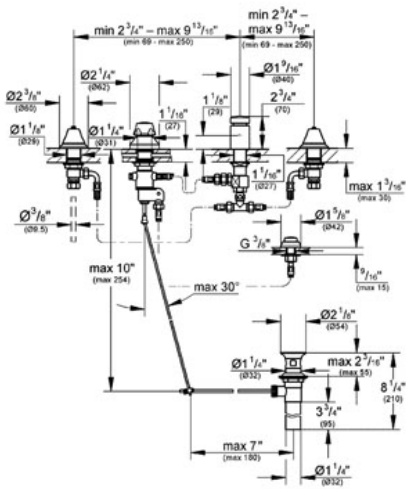

SEABURY 3-Hole Bidet Mixer

MODEL # 24020

Pure Freude an Wasser

GROHE

GROHE America, Inc | 200 North Gary Avenue, Suite G, Roselle, IL 60172
Phone: +1 (800) 444-7643 | Fax: +1 (800) 225-2778 | us-customerservice@grohe.com

Product Description: 3-Hole Bidet Mixer

Standard Specification:

- GROHE StarLight® finish
- Handles sold separately
- Rim flush/bidet spray
- With anti-siphon device
- Pressure resistant flexible connection hoses
- For Seabury cross and lever handles (18 731 / 18 732)