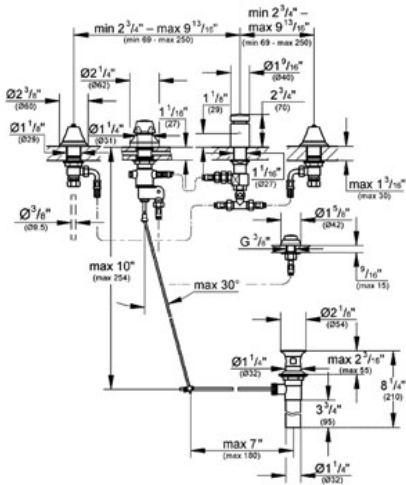

SEABURY 3-Hole Bidet Mixer

MODEL # 24020

Pure Freude an Wasser

GROHE

GROHE America, Inc | 200 North Gary Avenue, Suite G, Roselle, IL 60172
Phone: +1 (800) 444-7643 | Fax: +1 (800) 225-2778 | us-customerservice@grohe.com

Product Description: 3-Hole Bidet Mixer

Standard Specification:

- GROHE StarLight® finish
- Handles sold separately
- Rim flush/bidet spray
- With anti-siphon device
- Pressure resistant flexible connection hoses
- For Seabury cross and lever handles (18 731 / 18 732)

Applicable Codes & Standards:

- Energy Policy Act of 1992
- ASME A112.18.1/CSA B125.1

Color:

- 24020 000 chrome
- 24020 BE0 Sterling inf
- 24020 EN0 Brushed Nickel
- 24020 ZB0 Oil Rubbed Bronze