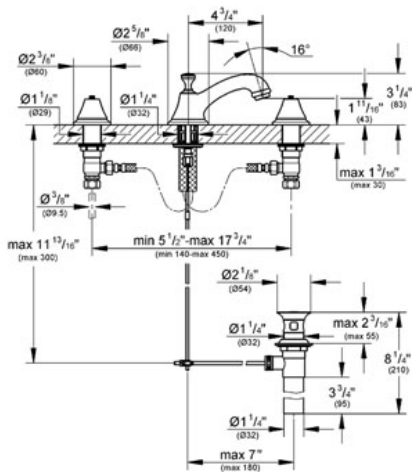

SEABURY
Three-hole basin mixer 1/2"
MODEL # 20800

Pure Freude an Wasser

GROHE America, Inc | 200 North Gary Avenue, Suite G, Roselle, IL 60172
Phone: +1 (800) 444-7643 | Fax: +1 (800) 225-2778 | us-customerservice@grohe.com

Product Description:
Three-hole basin mixer 1/2"

Standard Specification:

- GROHE StarLight® finish
- Handles sold separately
- Cast spout with flow control
- 1/2" ceramic cartridge (90° turn)
- 1 1/4" pop-up waste set
- Pressure resistant flexible connection hoses (between spout and side valves)
- For Seabury cross and lever handles (18 731 / 18 732)
- Max Flow Rate 1.5 gpm (5.7 L/min)