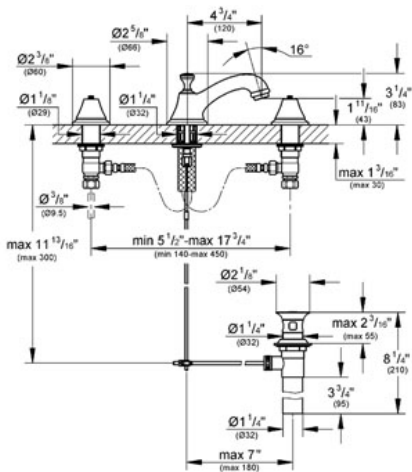

SEABURY
Three-hole basin mixer 1/2"
MODEL # 20800

Pure Freude an Wasser

GROHE America, Inc | 200 North Gary Avenue, Suite G, Roselle, IL 60172
Phone: +1 (800) 444-7643 | Fax: +1 (800) 225-2778 | us-customerservice@grohe.com

Product Description:
Three-hole basin mixer 1/2"

Standard Specification:

- GROHE StarLight® finish
- Handles sold separately
- Cast spout with flow control
- 1/2" ceramic cartridge (90° turn)
- 1 1/4" pop-up waste set
- Pressure resistant flexible connection hoses (between spout and side valves)
- For Seabury cross and lever handles (18 731 / 18 732)
- Max Flow Rate 1.5 gpm (5.7 L/min)