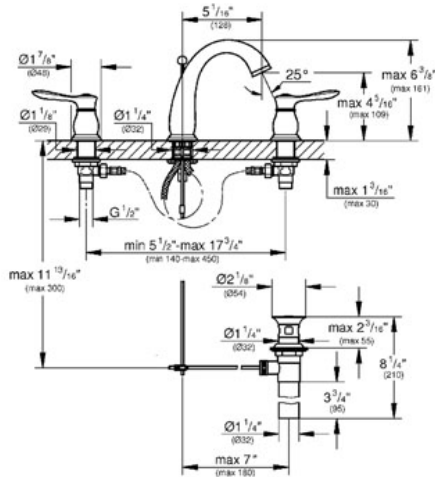

PARKFIELD
8" Lavatory Wideset
MODEL # 20390

Pure Freude an Wasser

GROHE

GROHE America, Inc | 200 North Gary Avenue, Suite G, Roselle, IL 60172
Phone: +1 (800) 444-7643 | Fax: +1 (800) 225-2778 | us-customerservice@grohe.com

Product Description:
8" Lavatory Wideset

Standard Specification:

- GROHE StarLight® finish
- GROHE EcoJoy® technology for less water and perfect flow
- Solid Brass construction
- 1/2" ceramic cartridge (90° turn)
- Pop-up waste set
- Quick installation system
- Pressure resistant flexible connection hoses (between spout and side valves)
- Max Flow Rate 1.5 gpm (5.7 L/min)

Applicable Codes & Standards:

- Energy Policy Act of 1992
- NSF 61
- ASME A112.18.1/CSA B125.1
- US Federal and State material regulations
- EPA WaterSense®
- ICC/ANSI A117.1

Color:

- 20390 EN0 Brushed Nickel
- 20390 000 chrome