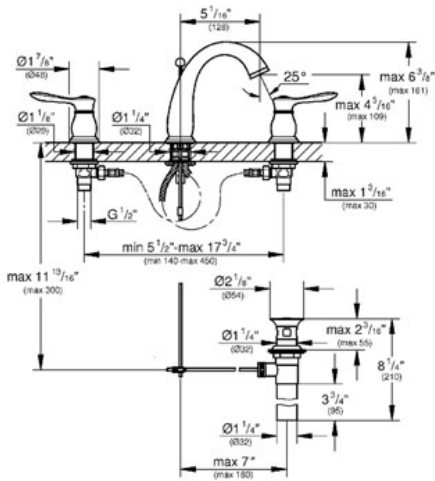

PARKFIELD
8" Lavatory Wideset
MODEL # 20390

Pure Freude an Wasser

GROHE America, Inc | 200 North Gary Avenue, Suite G, Roselle, IL 60172
Phone: +1 (800) 444-7643 | Fax: +1 (800) 225-2778 | us-customerservice@grohe.com

Product Description:
8" Lavatory Wideset

Standard Specification:

- GROHE StarLight® finish
- GROHE EcoJoy® technology for less water and perfect flow
- Solid Brass construction
- 1/2" ceramic cartridge (90° turn)
- Pop-up waste set
- Quick installation system
- Pressure resistant flexible connection hoses (between spout and side valves)
- Max Flow Rate 1.5 gpm (5.7 L/min)

Applicable Codes & Standards:

- Energy Policy Act of 1992
- NSF 61
- ASME A112.18.1/CSA B125.1
- US Federal and State material regulations
- EPA WaterSense®
- ICC/ANSI A117.1

Color:

- 20390 EN0 Brushed Nickel
- 20390 000 chrome