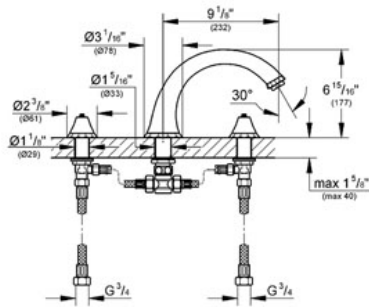

KENSINGTON
 Three-hole bath combination 1/2"
 MODEL # 25074

Pure Freude an Wasser

GROHE America, Inc | 200 North Gary Avenue, Suite G, Roselle, IL 60172
 Phone: +1 (800) 444-7643 | Fax: +1 (800) 225-2778 | us-customerservice@grohe.com

Product Description:
 Three-hole bath combination 1/2"

Standard Specification:

- GROHE StarLight® finish
- Diverter bath spout with flow control
- Side valves
- 3/4" ceramic cartridges (90° turn)
- Pressure resistant flexible connection hoses (between spout and side valves)
- Handles sold separately
- Round Handles 18 086 000 & 18 086 EN0 (sold separately)
- Swarovski® Crystal Handles 18 086 VP0 (sold separately)
- Lever Handles 18 087 000 & 18 087 EN0 (sold separately)
- Max Flow Rate 13.2 gpm (50 L/min)

Applicable Codes & Standards:

- Energy Policy Act of 1992
- ASME A112.18.1/CSA B125.1

Color:

- 25074 000 chrome
- 25074 EN0 Brushed Nickel