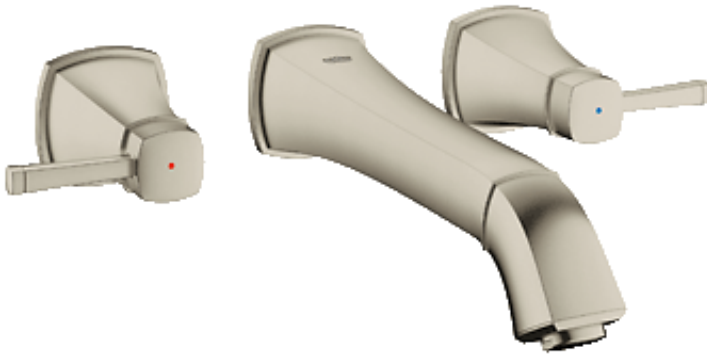

GRANDERA Three-hole basin mixer 1/2"

MODEL # 20416

Pure Freude an Wasser

GROHE America, Inc | 200 North Gary Avenue, Suite G, Roselle, IL 60172
Phone: +1 (800) 444-7643 | Fax: +1 (800) 225-2778 | us-customerservice@grohe.com

ADA

Product Description:
Three-hole basin mixer 1/2"

Standard Specification:

- GROHE StarLight® finish
- GROHE EcoJoy® technology for less water and perfect flow
- GROHE AquaGuide® adjustable aerator 5.7 l/min
- Wall mounted
- Set for final installation for 29 031 000
- Without concealed body
- Valves hot/cold with 1/2" cartridge (90°)
- Projection 9 1/4 inches
- Max Flow Rate 1.5 gpm (5.7 L/min)