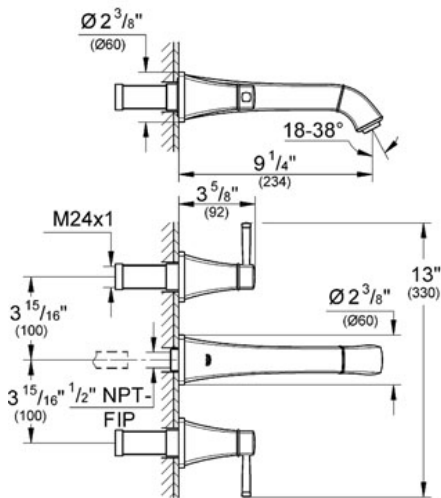

GRANDERA Three-hole basin mixer 1/2"

MODEL # 20416

Pure Freude an Wasser

GROHE America, Inc | 200 North Gary Avenue, Suite G, Roselle, IL 60172
Phone: +1 (800) 444-7643 | Fax: +1 (800) 225-2778 | us-customerservice@grohe.com

ADA

Product Description:
Three-hole basin mixer 1/2"

Standard Specification:

- GROHE StarLight® finish
- GROHE EcoJoy® technology for less water and perfect flow
- GROHE AquaGuide® adjustable aerator 5.7 l/min
- Wall mounted
- Set for final installation for 29 031 000
- Without concealed body
- Valves hot/cold with 1/2" cartridge (90°)
- Projection 9 1/4 inches
- Max Flow Rate 1.5 gpm (5.7 L/min)

Applicable Codes & Standards:

- Energy Policy Act of 1992
- ASME A112.18.1/CSA B125.1
- ICC/ANSI A117.1

Color:

- 20416 000 chrome
- 20416 EN0 Brushed Nickel