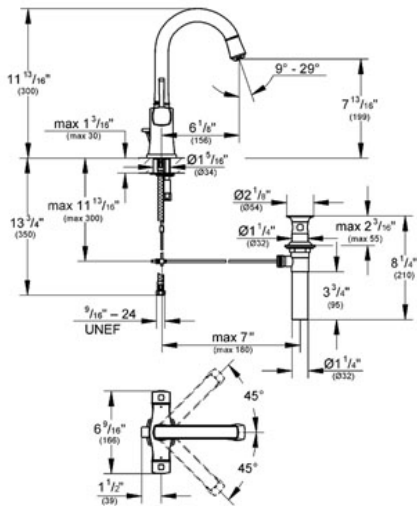

GRANDERA  
Two-handle basin mixer, 1/2"  
MODEL # 21108

Pure Freude an Wasser

GROHE America, Inc | 200 North Gary Avenue, Suite G, Roselle, IL 60172  
Phone: +1 (800) 444-7643 | Fax: +1 (800) 225-2778 | us-customerservice@grohe.com

**Product Description:**  
Two-handle basin mixer, 1/2"

- Standard Specification:**
- GROHE StarLight® finish
  - GROHE EcoJoy® technology for less water and perfect flow
  - GROHE AquaGuide® adjustable aerator 5.7 l/min
  - Single hole installation
  - Valves hot/cold with 1/2" cartridge (90°)
  - Swivel Spout
  - 1 1/4" pop-up waste set
  - Stainless Steel Braided Flexible Supplies
  - Max Flow Rate 1.5 gpm (5.7 L/min)

- Applicable Codes & Standards:**
- Energy Policy Act of 1992
  - NSF 61
  - ASME A112.18.1/CSA B125.1
  - US Federal and State material regulations
  - ICC/ANSI A117.1

- Color:**
- 21108 000 chrome
  - 21108 EN0 Brushed Nickel