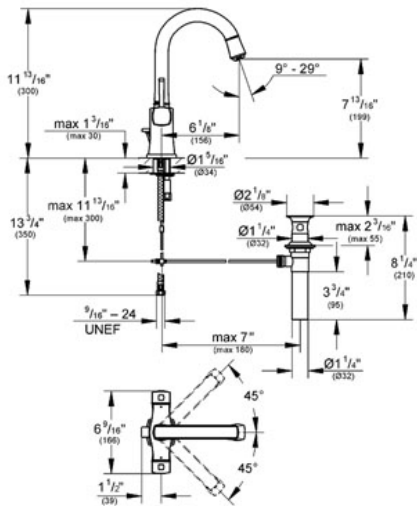

GRANDERA
Two-handle basin mixer, 1/2"
MODEL # 21108

Pure Freude an Wasser

GROHE America, Inc | 200 North Gary Avenue, Suite G, Roselle, IL 60172
Phone: +1 (800) 444-7643 | Fax: +1 (800) 225-2778 | us-customerservice@grohe.com

Product Description:
Two-handle basin mixer, 1/2"

- Standard Specification:**
- GROHE StarLight® finish
 - GROHE EcoJoy® technology for less water and perfect flow
 - GROHE AquaGuide® adjustable aerator 5.7 l/min
 - Single hole installation
 - Valves hot/cold with 1/2" cartridge (90°)
 - Swivel Spout
 - 1 1/4" pop-up waste set
 - Stainless Steel Braided Flexible Supplies
 - Max Flow Rate 1.5 gpm (5.7 L/min)

- Applicable Codes & Standards:**
- Energy Policy Act of 1992
 - NSF 61
 - ASME A112.18.1/CSA B125.1
 - US Federal and State material regulations
 - ICC/ANSI A117.1

- Color:**
- 21108 000 chrome
 - 21108 EN0 Brushed Nickel