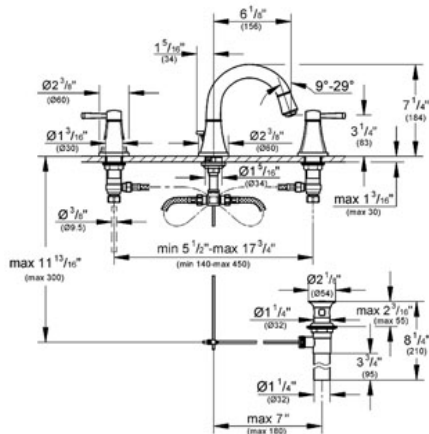

GRANDERA  
 Three-hole basin mixer 1/2"  
 MODEL # 20418

Pure Freude an Wasser

GROHE America, Inc | 200 North Gary Avenue, Suite G, Roselle, IL 60172  
 Phone: +1 (800) 444-7643 | Fax: +1 (800) 225-2778 | us-customerservice@grohe.com

**ADA**

**Product Description:**  
 Three-hole basin mixer 1/2"

**Standard Specification:**

- GROHE StarLight® finish
- GROHE EcoJoy® technology for less water and perfect flow
- GROHE AquaGuide® adjustable aerator 5.7 l/min
- Valves hot/cold with 1/2" cartridge (90°)
- Low spout
- Pressure resistant flexible connection hoses (between spout and side valves)
- 1 1/4" pop-up waste set
- Max Flow Rate 1.5 gpm (5.7 L/min)

**Applicable Codes & Standards:**

- Energy Policy Act of 1992
- ASME A112.18.1/CSA B125.1
- ICC/ANSI A117.1

**Color:**

- 20418 000 chrome
- 20418 EN0 Brushed Nickel