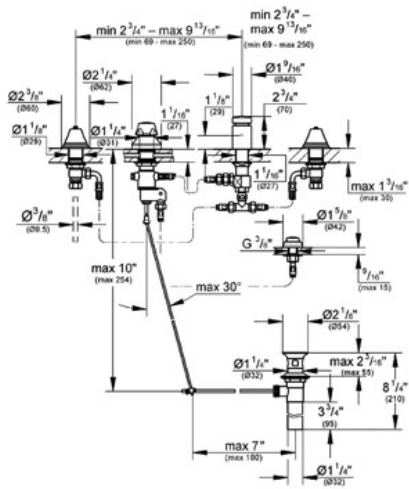

GENEVA
3-Hole Bidet Mixer
MODEL # 24019

Pure Freude an Wasser

GROHE America, Inc | 200 North Gary Avenue, Suite G, Roselle, IL 60172
Phone: +1 (800) 444-7643 | Fax: +1 (800) 225-2778 | us-customerservice@grohe.com

Product Description:
3-Hole Bidet Mixer

Standard Specification:

- GROHE StarLight® finish
- Handles sold separately
- Rim flush/bidet spray
- With anti-siphon device
- Pressure resistant flexible connection hoses
- For Geneva cross and lever handles (18 733 / 18 734)

Applicable Codes & Standards:

- Energy Policy Act of 1992
- ASME A112.18.1/CSA B125.1

Color:

- 24019 000 chrome
- 24019 BE0 Sterling inf
- 24019 EN0 Brushed Nickel
- 24019 ZB0 Oil Rubbed Bronze