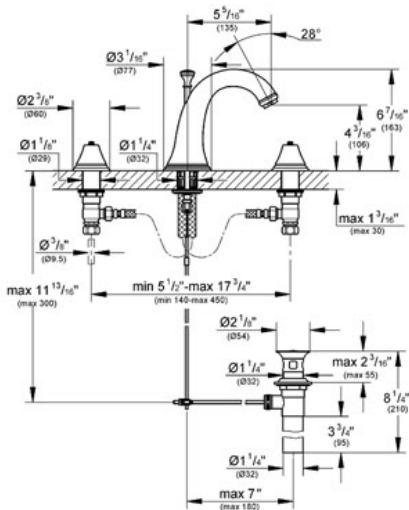

GENEVA
 Three-hole basin mixer 1/2"
 MODEL # 20801

Pure Freude an Wasser

GROHE America, Inc | 200 North Gary Avenue, Suite G, Roselle, IL 60172
 Phone: +1 (800) 444-7643 | Fax: +1 (800) 225-2778 | us-customerservice@grohe.com

Product Description:
 Three-hole basin mixer 1/2"

Standard Specification:

- GROHE StarLight® finish
- Handles sold separately
- Non-swivel high spout with flow control
- 1/2" ceramic cartridge (90° turn)
- 1 1/4" pop-up waste set
- Union nut with 7/16" drilling
- Pressure resistant flexible connection hoses (between spout and side valves)
- For Geneva cross and lever handles (18 733 / 18 734)
- Max Flow Rate 1.5 gpm (5.7 L/min)