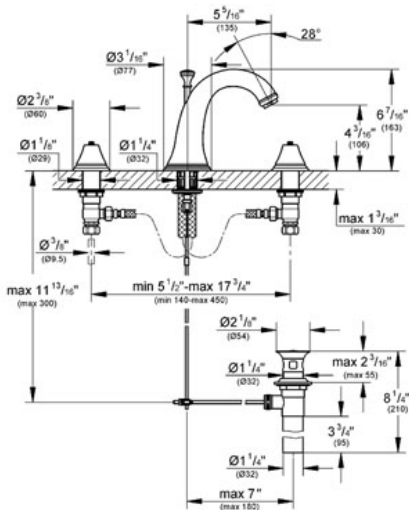

GENEVA  
Three-hole basin mixer 1/2"  
MODEL # 20801

Pure Freude an Wasser

GROHE America, Inc | 200 North Gary Avenue, Suite G, Roselle, IL 60172  
Phone: +1 (800) 444-7643 | Fax: +1 (800) 225-2778 | us-customerservice@grohe.com

**Product Description:**  
Three-hole basin mixer 1/2"

**Standard Specification:**

- GROHE StarLight® finish
- Handles sold separately
- Non-swivel high spout with flow control
- 1/2" ceramic cartridge (90° turn)
- 1 1/4" pop-up waste set
- Union nut with 7/16" drilling
- Pressure resistant flexible connection hoses (between spout and side valves)
- For Geneva cross and lever handles (18 733 / 18 734)
- Max Flow Rate 1.5 gpm (5.7 L/min)

**Applicable Codes & Standards:**

- Energy Policy Act of 1992
- NSF 61
- ASME A112.18.1/CSA B125.1
- US Federal and State material regulations
- EPA WaterSense®
- CalGreen

**Color:**

- 20801 000 chrome
- 20801 BE0 Sterling inf
- 20801 EN0 Brushed Nickel
- 20801 ZB0 Oil Rubbed Bronze