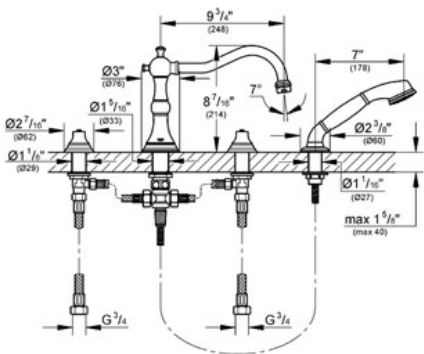

BRIDGEFORD  
Four-hole bath combination  
MODEL # 25080

Pure Freude an Wasser

GROHE America, Inc | 200 North Gary Avenue, Suite G, Roselle, IL 60172  
Phone: +1 (800) 444-7643 | Fax: +1 (800) 225-2778 | us-customerservice@grohe.com

**Product Description:**  
Four-hole bath combination

**Standard Specification:**

- GROHE StarLight® finish
- Diverter bath spout with flow control
- Side valves
- 3/4" ceramic cartridges (90° turn)
- Handshower
- Shower hose (28 102)
- Pressure resistant flexible connection hoses (between spout and side valves)
- Handles sold separately
- Max Flow Rate 13.2 gpm for Spout

**Applicable Codes & Standards:**

- Energy Policy Act of 1992
- ASME A112.18.1/CSA B125.1

**Color:**

- 25080 000 chrome
- 25080 EN0 Brushed Nickel
- 25080 ZB0 Oil Rubbed Bronze