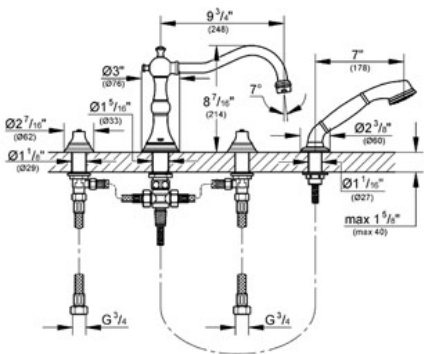

BRIDGEFORD
Four-hole bath combination
MODEL # 25080

Pure Freude an Wasser

GROHE America, Inc | 200 North Gary Avenue, Suite G, Roselle, IL 60172
Phone: +1 (800) 444-7643 | Fax: +1 (800) 225-2778 | us-customerservice@grohe.com

Product Description:
Four-hole bath combination

Standard Specification:

- GROHE StarLight® finish
- Diverter bath spout with flow control
- Side valves
- 3/4" ceramic cartridges (90° turn)
- Handshower
- Shower hose (28 102)
- Pressure resistant flexible connection hoses (between spout and side valves)
- Handles sold separately
- Max Flow Rate 13.2 gpm for Spout

Applicable Codes & Standards:

- Energy Policy Act of 1992
- ASME A112.18.1/CSA B125.1

Color:

- 25080 000 chrome
- 25080 EN0 Brushed Nickel
- 25080 ZB0 Oil Rubbed Bronze