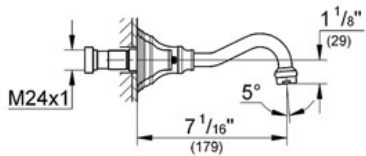

### Product Description:

Three-hole basin mixer 1/2"

### Standard Specification:

- GROHE StarLight® finish
- Wall mount
- Handles sold separately
- 7 1/6" (180 mm) spout
- Set for final installation for 33 885
- Max Flow Rate 1.5 gpm (5.7 L/min)