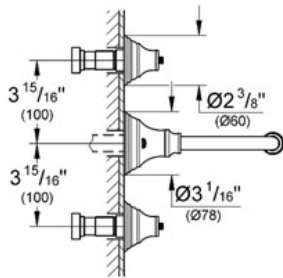

### Product Description:

Three-hole basin mixer 1/2"

### Standard Specification:

- GROHE StarLight® finish
- Wall mount
- Handles sold separately
- 7 1/6" (180 mm) spout
- Set for final installation for 33 885
- Max Flow Rate 1.5 gpm (5.7 L/min)