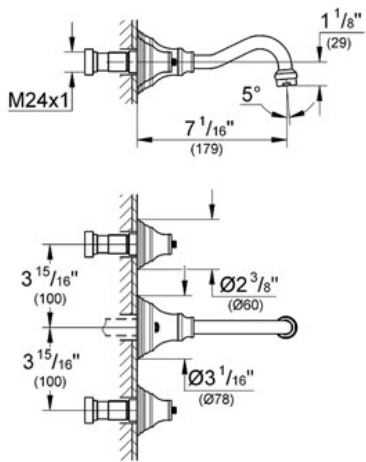

BRIDGEFORD
 Three-hole basin mixer 1/2"
 MODEL # 20135

Pure Freude an Wasser

GROHE America, Inc | 200 North Gary Avenue, Suite G, Roselle, IL 60172
 Phone: +1 (800) 444-7643 | Fax: +1 (800) 225-2778 | us-customerservice@grohe.com

Product Description:
 Three-hole basin mixer 1/2"

- Standard Specification:**
- GROHE StarLight® finish
 - Wall mount
 - Handles sold separately
 - 7 1/6" (180 mm) spout
 - Set for final installation for 33 885
 - Max Flow Rate 1.5 gpm (5.7 L/min)

- Applicable Codes & Standards:**
- Energy Policy Act of 1992
 - NSF 61
 - ASME A112.18.1/CSA B125.1
 - US Federal and State material regulations
 - EPA WaterSense®

- Color:**
- 20135 000 chrome
 - 20135 EN0 Brushed Nickel
 - 20135 ZB0 Oil Rubbed Bronze