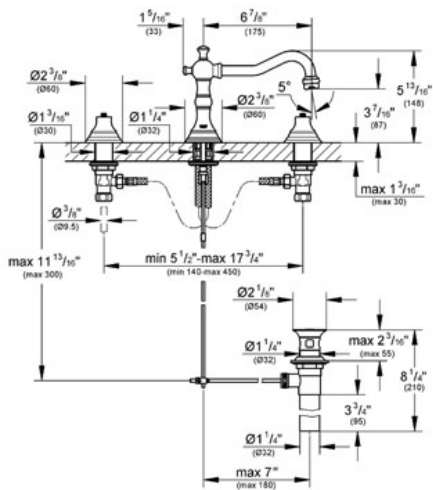

BRIDGEFORD  
 Three-hole basin mixer 1/2"  
 MODEL # 20134

Pure Freude an Wasser

GROHE America, Inc | 200 North Gary Avenue, Suite G, Roselle, IL 60172  
 Phone: +1 (800) 444-7643 | Fax: +1 (800) 225-2778 | us-customerservice@grohe.com

**Product Description:**  
 Three-hole basin mixer 1/2"

**Standard Specification:**

- GROHE StarLight® finish
- Flow control
- Side valves
- 1/2" ceramic cartridge (90° turn)
- 1 1/4" pop-up waste set
- Pressure resistant flexible connection hoses (between spout and side valves)
- Handles sold separately
- Max Flow Rate 1.5 gpm (5.7 L/min)

**Applicable Codes & Standards:**

- Energy Policy Act of 1992
- NSF 61
- ASME A112.18.1/CSA B125.1
- US Federal and State material regulations
- EPA WaterSense®

**Color:**

- 20134 000 chrome
- 20134 EN0 Brushed Nickel
- 20134 ZB0 Oil Rubbed Bronze