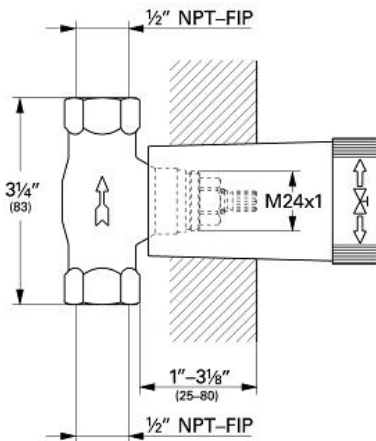

Concealed stop-valve, 1/2"

MODEL # 29273000

Pure Freude an Wasser

GROHE America, Inc | 200 North Gary Avenue, Suite G, Roselle, IL 60172
Phone: +1 (800) 444-7643 | Fax: +1 (800) 225-2778 | us-customerservice@grohe.com

Product Description:
Concealed stop-valve, 1/2"

Standard Specification:

- 1/2" Threaded union
- 1/2" NPT Male Threads

Applicable Codes & Standards:

- Energy Policy Act of 1992
- ASME A112.18.1/CSA B125.1

Color:
 29273000 000 no colour