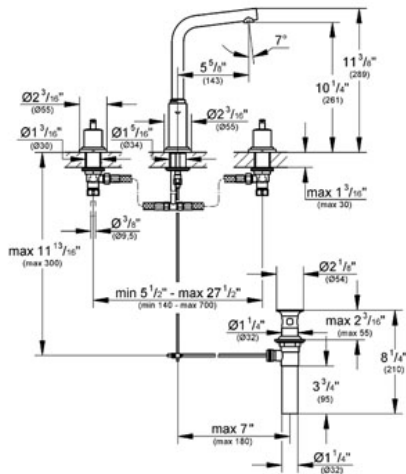

ATRIO
 Three-hole basin mixer 1/2"
 MODEL # 20384

Pure Freude an Wasser

GROHE America, Inc | 200 North Gary Avenue, Suite G, Roselle, IL 60172
 Phone: +1 (800) 444-7643 | Fax: +1 (800) 225-2778 | us-customerservice@grohe.com

Product Description:
 Three-hole basin mixer 1/2"

Standard Specification:

- GROHE StarLight® finish
- GROHE EcoJoy® technology for less water and perfect flow
- High version
- Handles sold separately
- Max Flow Rate 1.5 gpm (5.7 L/min)

Applicable Codes & Standards:

- Energy Policy Act of 1992
- NSF 61
- ASME A112.18.1/CSA B125.1
- US Federal and State material regulations
- EPA WaterSense®
- ICC/ANSI A117.1

Color:

- 20384 EN1 Brushed Nickel inf
- 20384 001 chrome