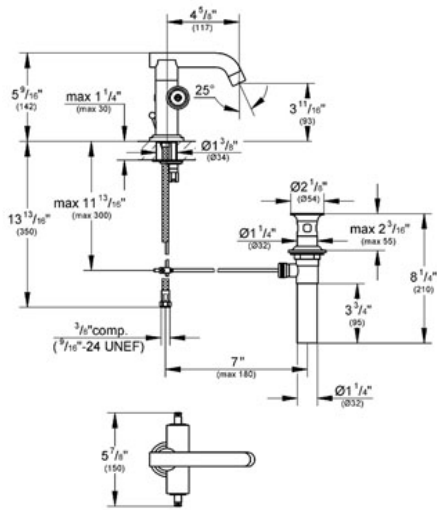

ATRIO
One-hole basin mixer, 1/2"
MODEL # 21031

Pure Freude an Wasser

GROHE America, Inc | 200 North Gary Avenue, Suite G, Roselle, IL 60172
Phone: +1 (800) 444-7643 | Fax: +1 (800) 225-2778 | us-customerservice@grohe.com

Product Description:
One-hole basin mixer, 1/2"

Standard Specification:

- GROHE StarLight® finish
- GROHE SilkMove® ceramic cartridge
- GROHE WaterCare™
- Swivel tubular spout with flow control and stop limiter
- 1/2" ceramic cartridge (90° turn)
- 1 1/4" pop-up waste set
- Low spout
- Stainless Steel Braided Flexible Supplies
- Quick installation system
- Handles sold separately
- Max Flow Rate 1.5 gpm (5.7 L/min)
- Less handles – order (18 026) or (18 027)(sold separately)

Applicable Codes & Standards:

- Energy Policy Act of 1992
- NSF 61
- ASME A112.18.1/CSA B125.1
- US Federal and State material regulations
- EPA WaterSense®
- CalGreen

Color:

- 21031 000 chrome
- 21031 EN0 Brushed Nickel