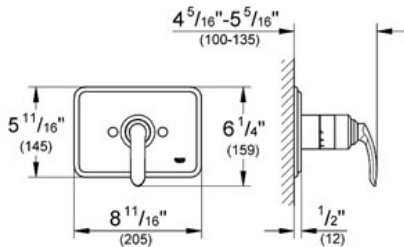

TALIA
Pressure Balance Valve Trimset
MODEL # 19264

Pure Freude an Wasser

GROHE

GROHE America, Inc | 200 North Gary Avenue, Suite G, Roselle, IL 60172
Phone: +1 (800) 444-7643 | Fax: +1 (800) 225-2778 | us-customerservice@grohe.com

ADA

Product Description:
Pressure Balance Valve Trimset

Standard Specification:

- GROHE StarLight® finish

Set for final installation for

- Grohsafe 35 250 - 35 253
- Without concealed body
- With Talia Volo lever handle

Applicable Codes & Standards:

- Energy Policy Act of 1992
- ASME A112.18.1/CSA B125.1
- ICC/ANSI A117.1

Color:

- 19264 000 chrome
- 19264 EN0 Brushed Nickel