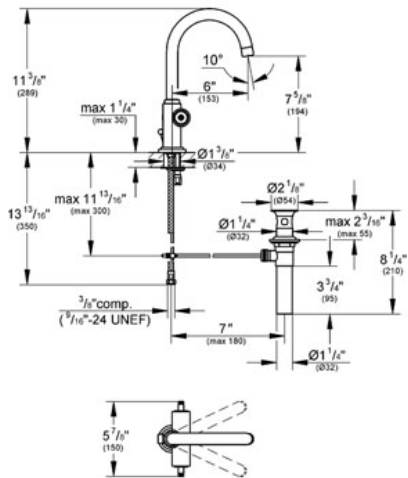

ATRIO
One-hole basin mixer, 1/2"
MODEL # 21027

Pure Freude an Wasser

GROHE America, Inc | 200 North Gary Avenue, Suite G, Roselle, IL 60172
Phone: +1 (800) 444-7643 | Fax: +1 (800) 225-2778 | us-customerservice@grohe.com

Product Description:
One-hole basin mixer, 1/2"

Standard Specification:

- GROHE StarLight® finish
- GROHE SilkMove® ceramic cartridge
- Swivel tubular spout with flow control and stop limiter
- 1/2" ceramic cartridge (90° turn)
- 1 1/4" pop-up waste set
- High spout
- Stainless Steel Braided Flexible Supplies
- Quick installation system
- Handles sold separately
- GROHE WaterCare™
- Max Flow Rate 1.5 gpm (5.7 L/min)
- Less handles – order (18 026) or (18 027)(sold separately)

Applicable Codes & Standards:

- Energy Policy Act of 1992
- NSF 61
- ASME A112.18.1/CSA B125.1
- US Federal and State material regulations
- EPA WaterSense®
- CalGreen

Color:

- 21027 000 chrome
- 21027 EN0 Brushed Nickel