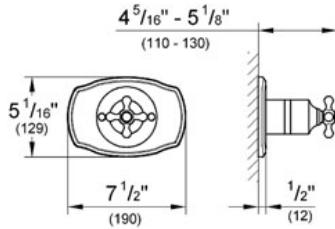

SEABURY
Pressure Balance Valve Trimset
MODEL # 19707

Pure Freude an Wasser

GROHE America, Inc | 200 North Gary Avenue, Suite G, Roselle, IL 60172
Phone: +1 (800) 444-7643 | Fax: +1 (800) 225-2778 | us-customerservice@grohe.com

Product Description:
Pressure Balance Valve Trimset

Standard Specification:

- GROHE StarLight® finish
- With cross handle
- To replace the standard white caps use 45 952
- For use with Grohsafe Rough-In Valve 35 015