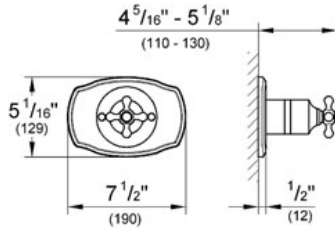

SEABURY
Pressure Balance Valve Trimset
MODEL # 19707

Pure Freude an Wasser

GROHE

GROHE America, Inc | 200 North Gary Avenue, Suite G, Roselle, IL 60172
Phone: +1 (800) 444-7643 | Fax: +1 (800) 225-2778 | us-customerservice@grohe.com

Product Description:
Pressure Balance Valve Trimset

Standard Specification:

- GROHE StarLight® finish
- With cross handle
- To replace the standard white caps use 45 952
- For use with Grohsafe Rough-In Valve 35 015