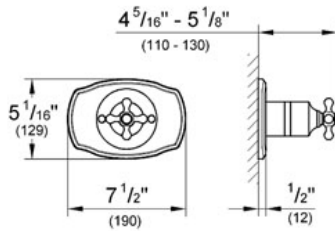

SEABURY
Pressure Balance Valve Trimset
MODEL # 19707

Pure Freude an Wasser

GROHE

GROHE America, Inc | 200 North Gary Avenue, Suite G, Roselle, IL 60172
Phone: +1 (800) 444-7643 | Fax: +1 (800) 225-2778 | us-customerservice@grohe.com

Product Description:
Pressure Balance Valve Trimset

Standard Specification:

- GROHE StarLight® finish
- With cross handle
- To replace the standard white caps use 45 952
- For use with Grohsafe Rough-In Valve 35 015