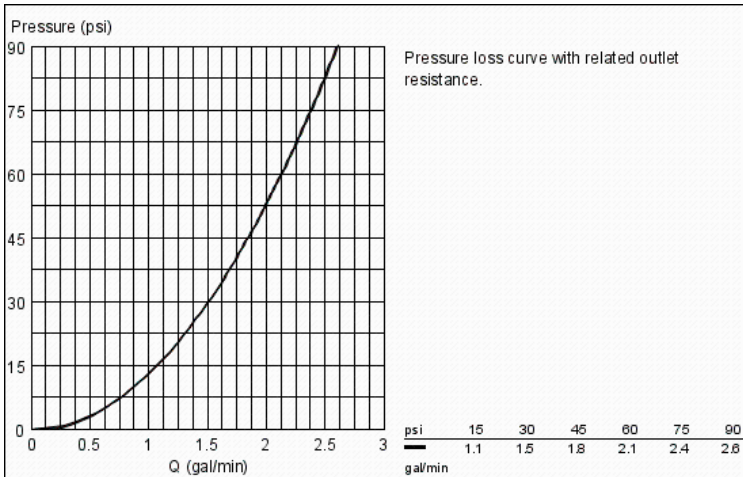

**Product Description:**  
 Three-hole basin mixer 1/2"

**Standard Specification:**

- GROHE StarLight® finish
- Handles sold separately
- Cast spout with flow control
- 1/2" ceramic cartridge (90° turn)
- 1 1/4" pop-up waste set
- Pressure resistant flexible connection hoses (between spout and side valves)