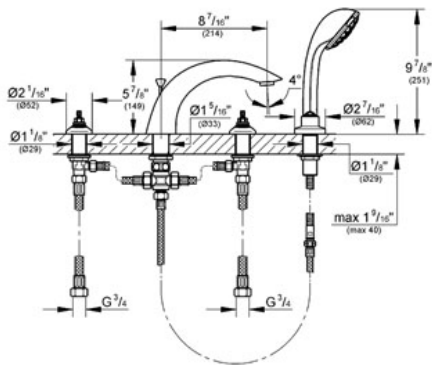

# Four-hole bath combination 1/2"

MODEL # 25072

Pure Freude an Wasser

GROHE America, Inc | 200 North Gary Avenue, Suite G, Roselle, IL 60172  
 Phone: +1 (800) 444-7643 | Fax: +1 (800) 225-2778 | us-customerservice@grohe.com

**Product Description:**  
 Four-hole bath combination 1/2"

- Standard Specification:**
- GROHE StarLight® finish
  - Handles sold separately
  - 10" bath tub spout
  - 1/2" valves
  - Handshower
  - Shower hose (28 102)
  - 79"
  - Pressure resistant flexible connection hoses (between spout and side valves)

- Applicable Codes & Standards:**
- Energy Policy Act of 1992
  - ASME A112.18.1/CSA B125.1

- Color:**
- 25072
  - 25072 EN0 Brushed Nickel