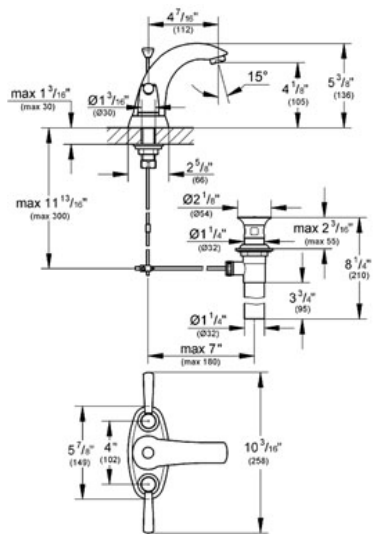

ARDEN
4" Lavatory Centerset
MODEL # 20388

Pure Freude an Wasser

GROHE America, Inc | 200 North Gary Avenue, Suite G, Roselle, IL 60172
Phone: +1 (800) 444-7643 | Fax: +1 (800) 225-2778 | us-customerservice@grohe.com

Product Description:
4" Lavatory Centerset

Standard Specification:

- GROHE SilkMove® Ceramic Cartridges
- GROHE EcoJoy® technology for less water and perfect flow
- 5 3/8" Faucet Height
- 3 3/4" Spout/Aerator Reach
- 4 3/16" Aerator Height
- Solid brass construction
- Metal Lever Handles

Applicable Codes & Standards:

- Energy Policy Act of 1992
- NSF 61
- ASME A112.18.1/CSA B125.1
- US Federal and State material regulations
- EPA WaterSense®
- ICC/ANSI A117.1

Color:

- 20388 EN0 Brushed Nickel
- 20388 000 chrome