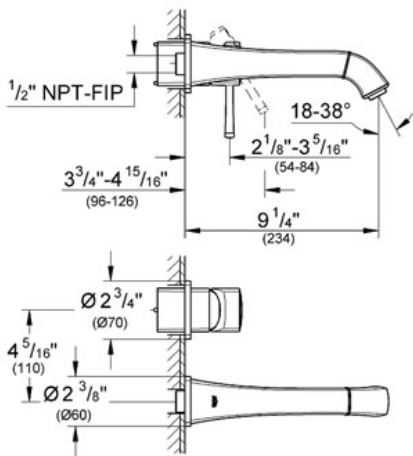

GROHE America, Inc | 200 North Gary Avenue, Suite G, Roselle, IL 60172
Phone: +1 (800) 444-7643 | Fax: +1 (800) 225-2778 | us-customerservice@grohe.com