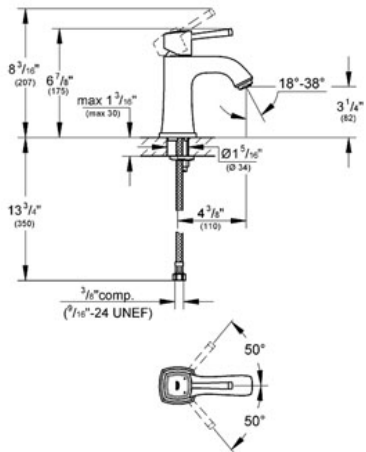

GRANDERA Lavatory Centerset

MODEL # 23312

Pure Freude an Wasser

GROHE America, Inc | 200 North Gary Avenue, Suite G, Roselle, IL 60172
Phone: +1 (800) 444-7643 | Fax: +1 (800) 225-2778 | us-customerservice@grohe.com

Product Description: Lavatory Centerset

Standard Specification:

- GROHE StarLight® finish
- GROHE SilkMove® ceramic cartridge
- GROHE EcoJoy® technology for less water and perfect flow
- GROHE AquaGuide® adjustable aerator 5.7 l/min
- GROHE QuickFix® rapid installation system
- Single hole installation
- Smooth body
- Stainless Steel Braided Flexible Supplies
- Temperature limiter
- Max Flow Rate 1.5 gpm (5.7 L/min)

Applicable Codes & Standards:

- Energy Policy Act of 1992
- NSF 61
- ASME A112.18.1/CSA B125.1
- US Federal and State material regulations
- ICC/ANSI A117.1

Color:

- 23312 000 chrome
- 23312 EN0 Brushed Nickel