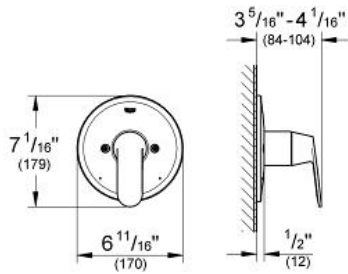

EUROSMART COSMOPOLITAN Pressure Balance Valve Trimset

MODEL # 19411000

Pure Freude an Wasser

GROHE

GROHE America, Inc | 200 North Gary Avenue, Suite G, Roselle, IL 60172
Phone: +1 (800) 444-7643 | Fax: +1 (800) 225-2778 | us-customerservice@grohe.com

ADA

Product Description:
Pressure Balance Valve Trimset

Standard Specification:

- Escutcheon with wall sealing
- Max Flow Rate 2.5 gpm at 80 psi (9.5 L/min)

Applicable Codes & Standards:

- Energy Policy Act of 1992
- ASME A112.18.1/CSA B125.1
- ICC/ANSI A117.1