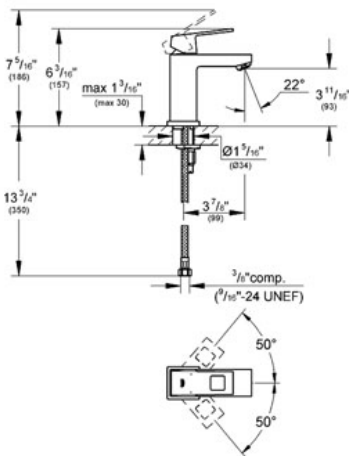

Product Description:
Lavatory Centerset

Standard Specification:

- GROHE StarLight® finish
- GROHE SilkMove® ceramic cartridge
- GROHE EcoJoy® technology for less water and perfect flow
- GROHE QuickFix™ Plus installation system
- Single hole installation
- Metal lever
- Flow control
- Smooth body
- Stainless Steel Braided Flexible Supplies
- Temperature limiter
- Max Flow Rate 1.5 gpm (5.7 L/min)