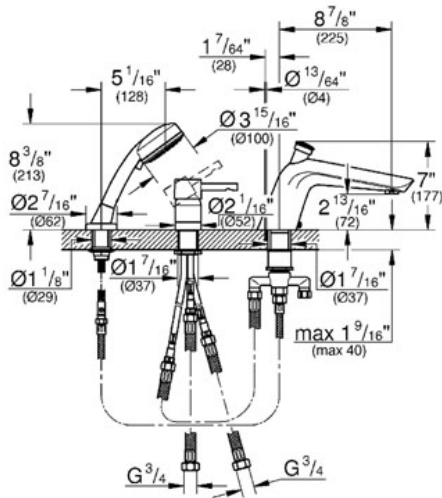

ESSENCE  
 Three-hole bath combination 1/2"  
 MODEL # 32232

Pure Freude an Wasser

GROHE America, Inc | 200 North Gary Avenue, Suite G, Roselle, IL 60172  
 Phone: +1 (800) 444-7643 | Fax: +1 (800) 225-2778 | us-customerservice@grohe.com

**Product Description:**  
 Three-hole bath combination 1/2"

- Standard Specification:**
- GROHE StarLight® finish
  - Hand shower New Tempesta Cosmopolitan 100, 2 sprays, 2.0 gal (26 046 001)
  - Max Flow Rate 6.3 gpm (23.8 L/min), 2.5 gpm (9.5 L/min) for Hand Shower

- Applicable Codes & Standards:**
- Energy Policy Act of 1992
  - ASME A112.18.1/CSA B125.1
  - ICC/ANSI A117.1

- Color:**
- 32232 000 chrome
  - 32232 EN0 Brushed Nickel