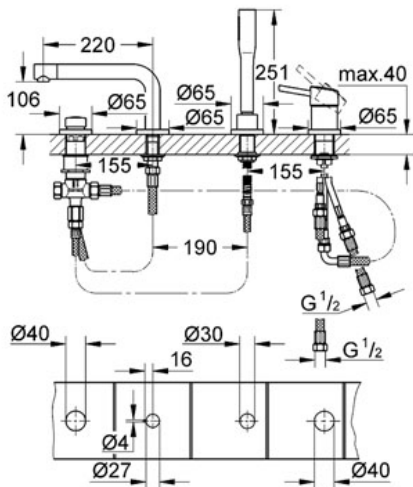

# CONCETTO Four-hole Single-lever Bath Combination

MODEL # 19576

GROHE America, Inc | 200 North Gary Avenue, Suite G, Roselle, IL 60172  
Phone: +1 (800) 444-7643 | Fax: +1 (800) 225-2778 | us-customerservice@grohe.com

## Product Description: Four-hole Single-lever Bath Combination

### Standard Specification:

- GROHE StarLight® finish
- GROHE SilkMove® ceramic cartridge
- OHM operating element
- Pre-assembled spout mounting
- Swivel bath inlet with flow control
- Diverter bath/shower
- Euphoria Cosmopolitan hand shower (27 400 000)
- 79" metal shower hose
- Stainless Steel Braided Flexible Supplies
- Connection for shower hose
- **Protected against backflow**
- Can be used with 29 037 000
- Max Flow Rate 6.3 gpm (23.8 L/min), 2.5 gpm (9.5 L/min) for Hand Shower