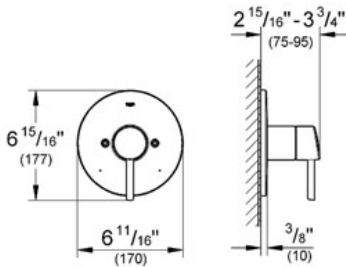

CONCETTO  
Pressure Balance Valve Trimset  
MODEL # 19457

Pure Freude an Wasser

GROHE America, Inc | 200 North Gary Avenue, Suite G, Roselle, IL 60172  
Phone: +1 (800) 444-7643 | Fax: +1 (800) 225-2778 | us-customerservice@grohe.com

ADA

**Product Description:**  
Pressure Balance Valve Trimset

- Standard Specification:**
- Without concealed body
  - For use with Grohsafe Rough-In Valve 35 015
  - Escutcheon with wall sealing

- Applicable Codes & Standards:**
- Energy Policy Act of 1992
  - ASME A112.18.1/CSA B125.1
  - ICC/ANSI A117.1