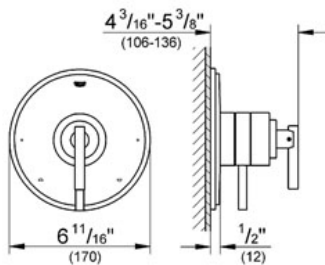

Pure Freude an Wasser

Product Description:
 Dual function pressure balance trim with control module

- Standard Specification:**
- GROHE StarLight® finish
 - For shower/tubs with non-diverter tub spout or for 2 shower outlet applications
 - Integrated volume control
 - 2-way diverter function
 - 1 axis operation
 - For use with GrohFlex™ universal rough-in box 35 026 000 sold separately
 - Max Flow Rate 6.6 gpm at 45 psi (25 l/m)
 - Code Compliance:
 - ASME/ANSI A112.18.1M
 - CSA Standard B125.1-05
 - ADA Compliant

- Applicable Codes & Standards:**
- Energy Policy Act of 1992
 - ASME A112.18.1/CSA B125.1
 - ICC/ANSI A117.1

- Color:**
- 19867 EN0 Brushed Nickel
 - 19867 000 chrome