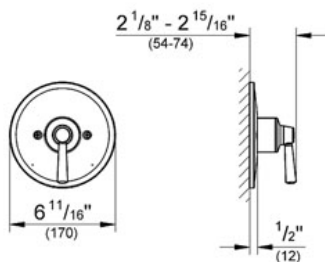

ARDEN
Pressure Balance Valve Trimset
MODEL # 19312

Pure Freude an Wasser

GROHE America, Inc | 200 North Gary Avenue, Suite G, Roselle, IL 60172
Phone: +1 (800) 444-7643 | Fax: +1 (800) 225-2778 | us-customerservice@grohe.com

ADA

Product Description:
Pressure Balance Valve Trimset

Standard Specification:

Applicable Codes & Standards:

- Energy Policy Act of 1992
- ASME A112.18.1/CSA B125.1
- ICC/ANSI A117.1

Color:

- 19312 000 chrome
- 19312 EN0 Brushed Nickel