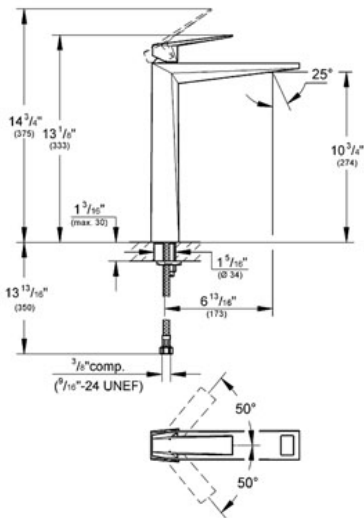

Product Description: Deck mount vessel

Standard Specification:

- GROHE StarLight® finish
- GROHE SilkMove® ceramic cartridge
- GROHE EcoJoy® technology for less water and perfect flow
- GROHE QuickFix® rapid installation system
- GROHE WaterCare® technology -1.5 gpm
- For free-standing bath sinks
- Temperature limiter
- Stainless Steel Braided Flexible Supplies
- Smooth body
- Spout with integrated flow control