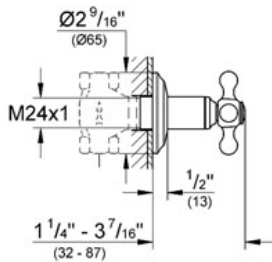

Product Description:
Concealed Valve Exposed Part

Standard Specification:

- GROHE StarLight® finish
- With cross handle
- Set for final installation for 29 273 (1/2" NPT) and 29 274 (3/4" NPT)
- Without concealed body
- To replace the standard white caps use 45 952

Applicable Codes & Standards:

- Energy Policy Act of 1992
- ASME A112.18.1/CSA B125.1

Color:

- 19827 000 chrome
- 19827 BE0 Sterling inf
- 19827 EN0 Brushed Nickel
- 19827 ZB0 Oil Rubbed Bronze