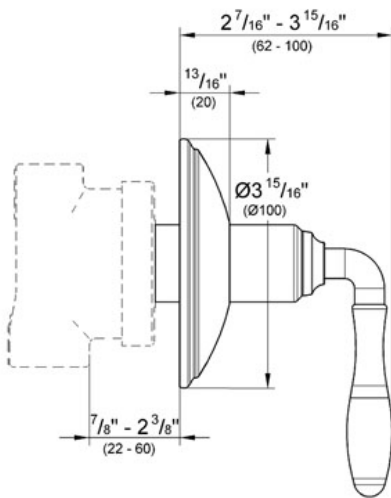

SEABURY 3-Way Diverter

MODEL # 19221

Pure Freude an Wasser

GROHE

GROHE America, Inc | 200 North Gary Avenue, Suite G, Roselle, IL 60172
Phone: +1 (800) 444-7643 | Fax: +1 (800) 225-2778 | us-customerservice@grohe.com

ADA

Product Description: 3-Way Diverter

Standard Specification:

- GROHE StarLight® finish
- Lever handle
- Set for final installation (for 29 712)
- Without concealed body
- Adjustable installation depth
- 7/8" - 2 3/8"

Applicable Codes & Standards:

- Energy Policy Act of 1992
- ASME A112.18.1/CSA B125.1
- ICC/ANSI A117.1

Color:

- ☐ 19221 000 chrome
- ☐ 19221 BE0 Sterling inf
- ☐ 19221 EN0 Brushed Nickel
- ☐ 19221 ZB0 Oil Rubbed Bronze