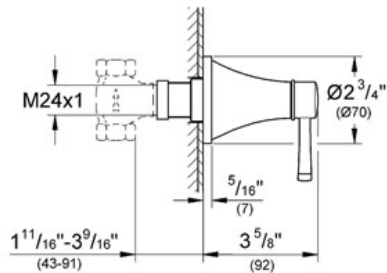

GRANDERA
Volume Control Trim
MODEL # 19944

Pure Freude an Wasser

GROHE America, Inc | 200 North Gary Avenue, Suite G, Roselle, IL 60172
Phone: +1 (800) 444-7643 | Fax: +1 (800) 225-2778 | us-customerservice@grohe.com

ADA

Product Description:
Volume Control Trim

Standard Specification:

- GROHE StarLight® finish
- For use with Rough-in Valve (35029)

Applicable Codes & Standards:

- Energy Policy Act of 1992
- ASME A112.18.1/CSA B125.1
- ICC/ANSI A117.1