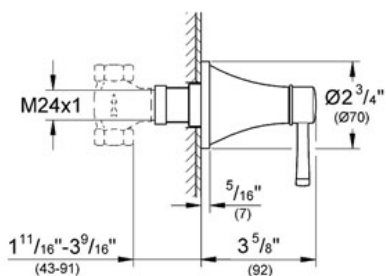

GRANDERA  
Volume Control Trim  
MODEL # 19944

Pure Freude an Wasser

GROHE America, Inc | 200 North Gary Avenue, Suite G, Roselle, IL 60172  
Phone: +1 (800) 444-7643 | Fax: +1 (800) 225-2778 | us-customerservice@grohe.com

**ADA**

**Product Description:**  
Volume Control Trim

**Standard Specification:**

- GROHE StarLight® finish
- For use with Rough-in Valve (35029)

**Applicable Codes & Standards:**

- Energy Policy Act of 1992
- ASME A112.18.1/CSA B125.1
- ICC/ANSI A117.1